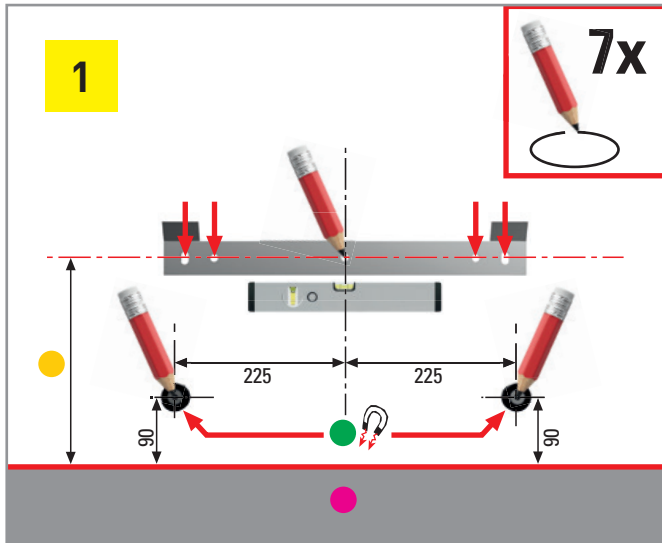

INSTALLATION INSTRUCTIONS

FOOT REST FORUM WITH WALL COVERING

EN

FORUM FOOTREST WITH WALL COVERING ASSEMBLY

Technical changes and colour deviations reserved. All dimensions are approximate values and are indicated in mm. They shall not be deemed legally binding specifications.

 magnet

 floor

 Screw height 270 mm

Jobst GmbH
Albert-Einstein-Str. 4
D-73529 Schwaebisch Gmuend

#welovehairstylists

 +49 7171 82004
 info@jobst-salon.de
 www.jobst-salon.de

Follow Jobst