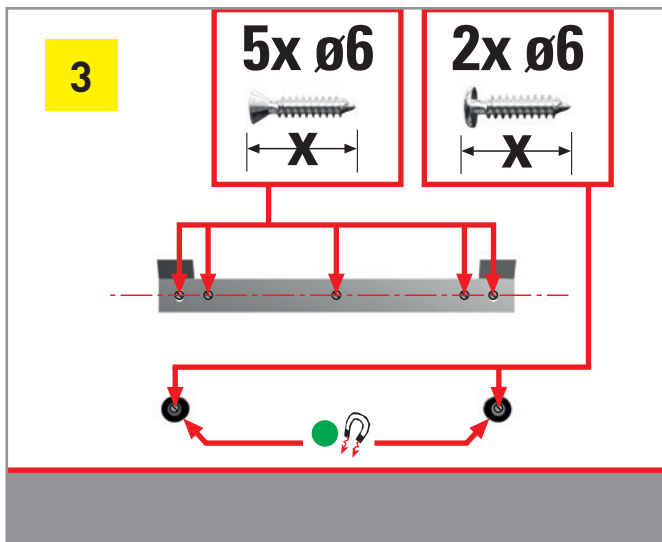

INSTALLATION INSTRUCTIONS

FOOT REST FORUM WITH WALL COVERING

EN

FORUM FOOTREST WITH WALL COVERING ASSEMBLY

Technical changes and colour deviations reserved. All dimensions are approximate values and are indicated in mm. They shall not be deemed legally binding specifications.

 magnet

 floor

 Screw height 270 mm

Jobst GmbH
Albert-Einstein-Str. 4
D-73529 Schwaebisch Gmuend

#welovehairstylists

 +49 7171 82004
 info@jobst-salon.de
 www.jobst-salon.de

Follow Jobst