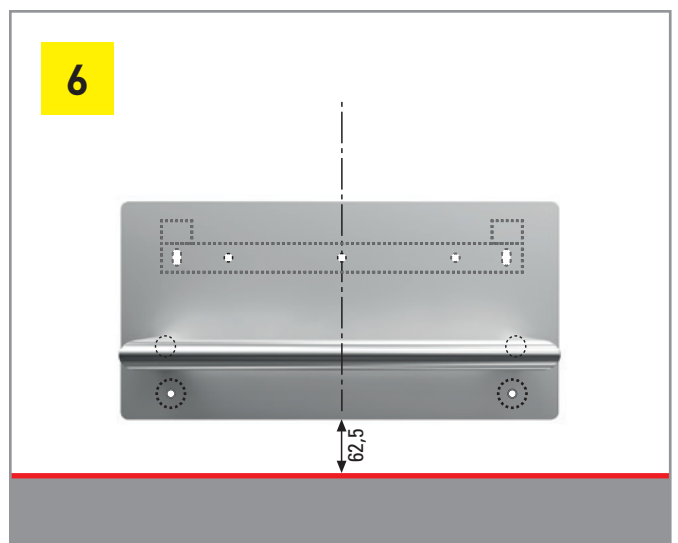

INSTALLATION INSTRUCTIONS

FOOT REST FORUM WITH WALL COVERING

EN

FORUM FOOTREST WITH WALL COVERING ASSEMBLY

Technical changes and colour deviations reserved. All dimensions are approximate values and are indicated in mm. They shall not be deemed legally binding specifications.

 magnet

 floor

 Screw height 270 mm

Jobst GmbH
Albert-Einstein-Str. 4
D-73529 Schwaebisch Gmuend

#welovehairstylists

 +49 7171 82004
 info@jobst-salon.de
 www.jobst-salon.de

Follow Jobst