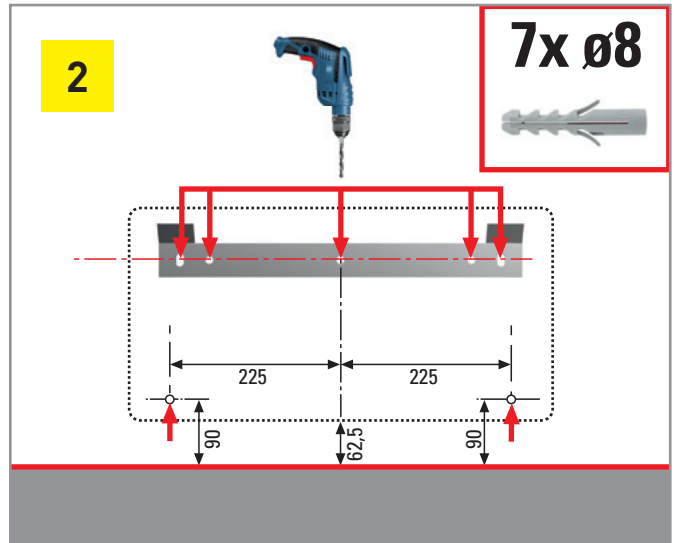

INSTALLATION INSTRUCTIONS

FOOT REST FORUM WITH WALL COVERING

EN

FORUM FOOTREST WITH WALL COVERING ASSEMBLY

Technical changes and colour deviations reserved. All dimensions are approximate values and are indicated in mm. They shall not be deemed legally binding specifications.

 magnet

 floor

 Screw height 270 mm

Jobst GmbH
Albert-Einstein-Str. 4
D-73529 Schwaebisch Gmuend

#welovehairstylists

 +49 7171 82004
 info@jobst-salon.de
 www.jobst-salon.de

Follow Jobst